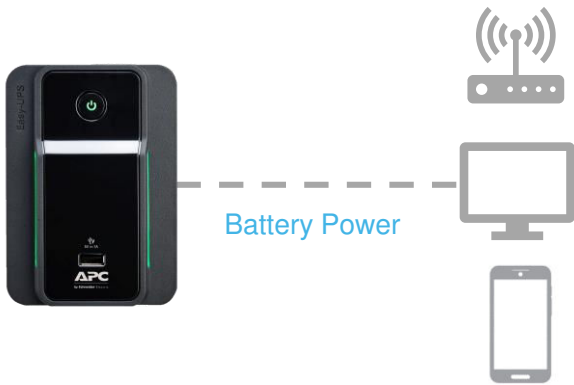

Stay connected when it matters the most

? Why do I need battery backup?

Runtime

Entry-level desktop PC with 20" LED monitor + internet modem and router

BVX700LUI-MS		27.5 minutes
BVX900LI-MS	40 watts	80 minutes
BVX1200LI-MS		88 minutes