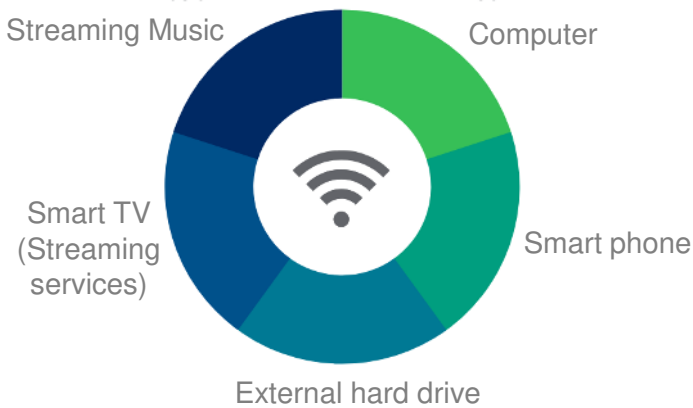

2 Reliable Home Connection

With increased power capacity, Easy UPS gives you enough time to keep working and remain productive for hours and then safely shut down devices following an outage.

Life Is On

APC
by Schneider Electric

Protect your home against power surges and outages

? Why should I protect my modem and router?

Your home office productivity is linked to an uninterrupted internet connection.

Weather your home is used to unwind, study, or work your devices all depend on one thing: **clean, reliable power.**