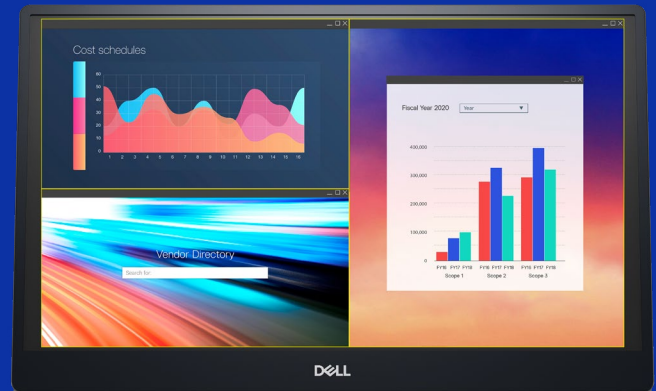

Versatile design

Conveniently set up your monitor to the left, right or behind your laptop; the USB-C port on each side allow for versatility.

Flex to your comfort

Get comfortable anywhere you go, with continuous tilt angles of 10 to 90 degrees — enough flexibility to keep up with your work.