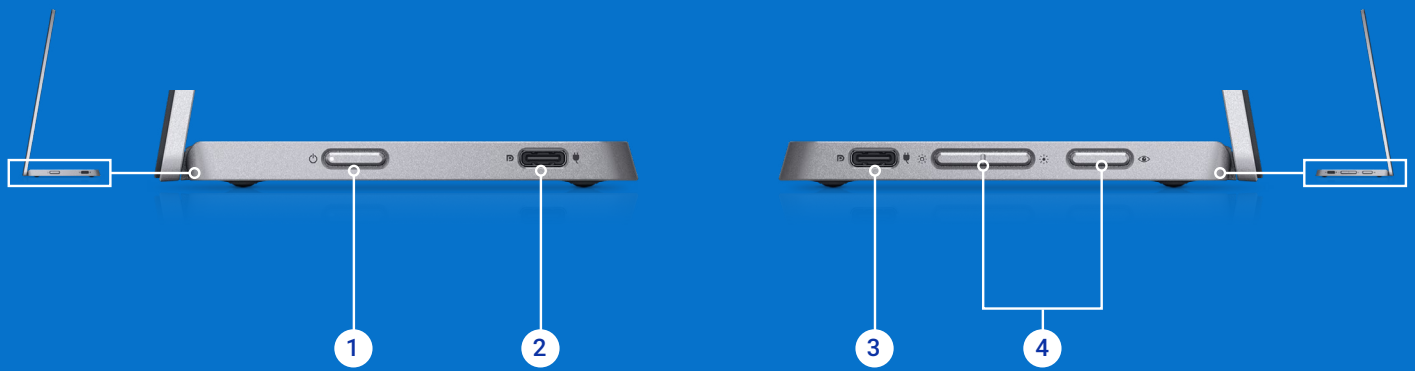

Ports & Slots

1. 1 Power On/Off (with LED indicator)
2. 2 USB Type-C (support Alt mode DP 1.2 and PD function)
3. 3 USB Type-C (support Alt mode DP 1.2 and PD function)
4. 4 Function buttons