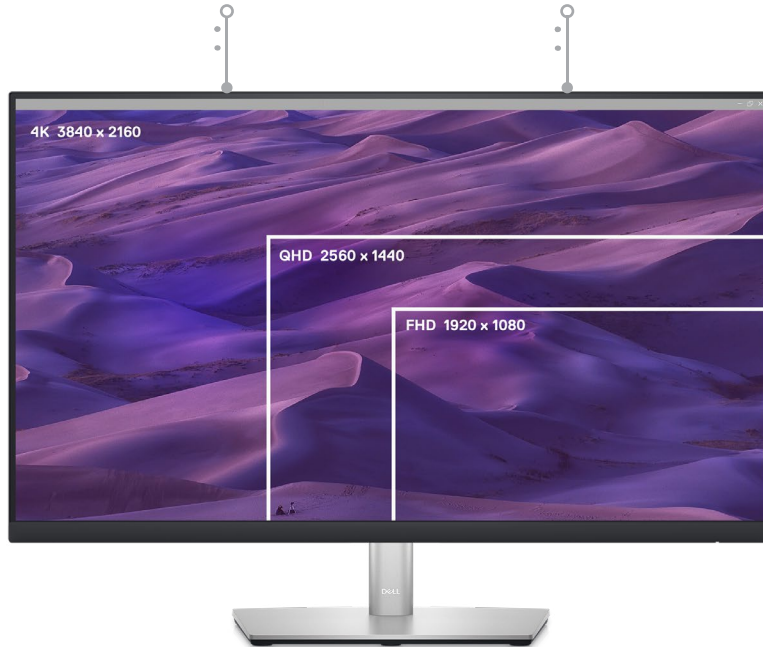

### See and accomplish more

Enhance work efficiency with QHD (2560 x 1440) resolution on a 23.8" or 27" monitor.

### Color consistency comes standard

See consistent, vibrant colors across a wide viewing angle enabled by In-Plane Switching (IPS) technology. With 99% sRGB coverage, you get precise colors right out of the box.

### Extensive connectivity

Easily connect to a variety of devices with extensive connectivity ports, including display port, HDMI, and quick access SuperSpeed 5Gbps USB ports.

### Functional design

Features 3-sided ultrathin bezel design, a small base and improved cable management for a clutter free desk at your home or at your office.

Optimize eye comfort with built-in **ComfortView Plus** that reduces harmful blue light emissions without sacrificing color performance.