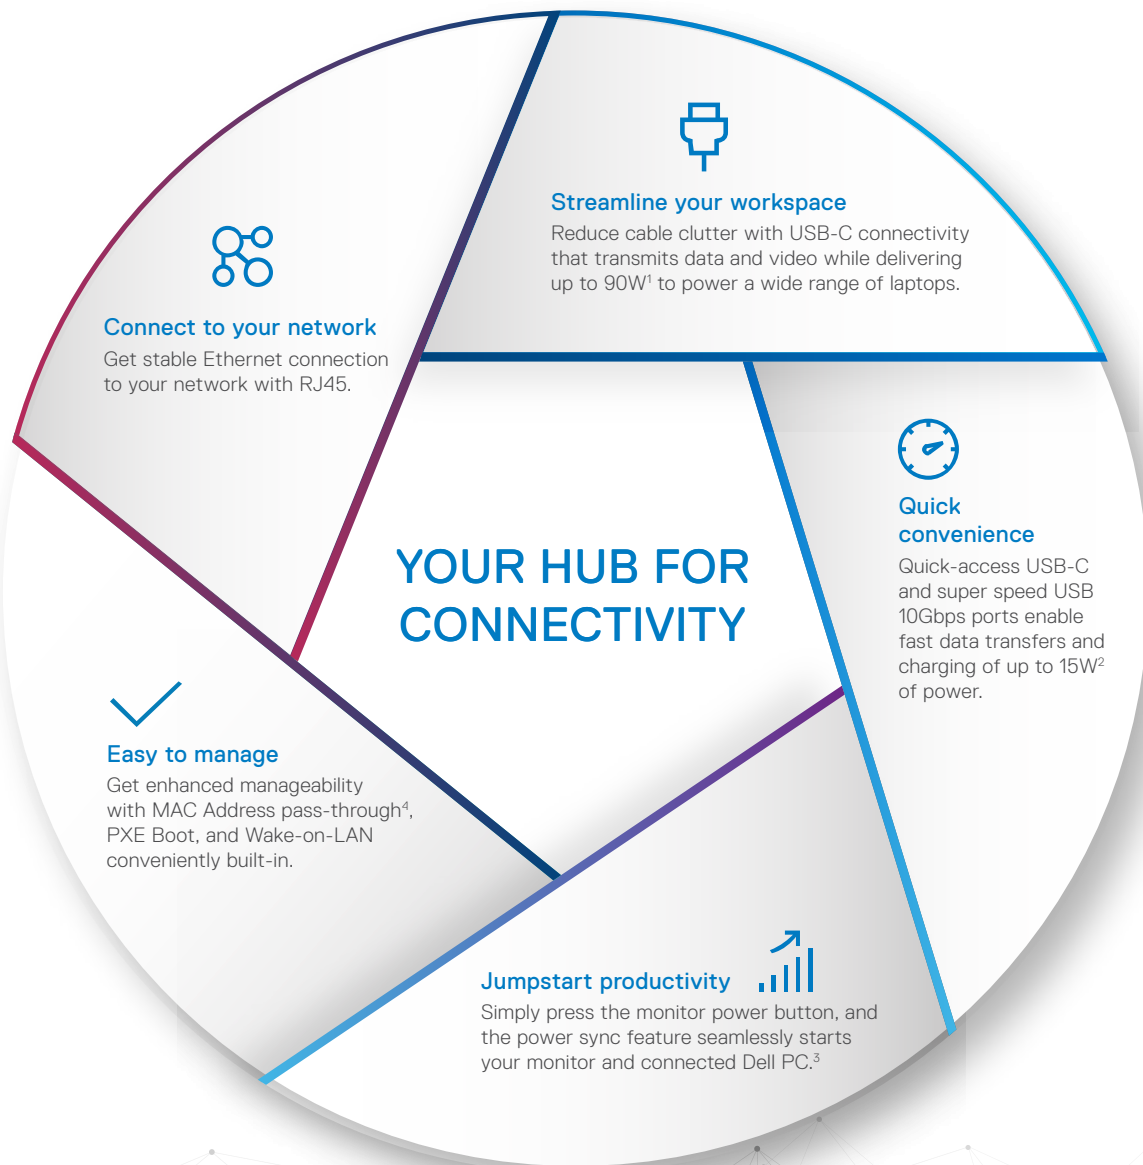

DELL ULTRASHARP 34 CURVED USB-C HUB MONITOR – U3423WE

Connectivity that drives productivity

USB-C Hub monitors offer extensive connectivity options including USB-C (up to 90W power delivery), RJ45 for wired Ethernet access, super speed USB for fast data transfers, and more.

1 Dell adheres to standard USB-C specifications and protocol. Functionality with non-Dell USB-C systems may vary.

2 Via quick access USB-C port.

3 The power sync feature on this Dell USB-C Monitor enables start up and wake-on-demand on compatible Dell PCs. Please check your Dell PC to ensure support of this feature.

4 MAC Address pass-through functionality is tested to work with most Dell PC systems. Functionality on non-Dell systems may vary.