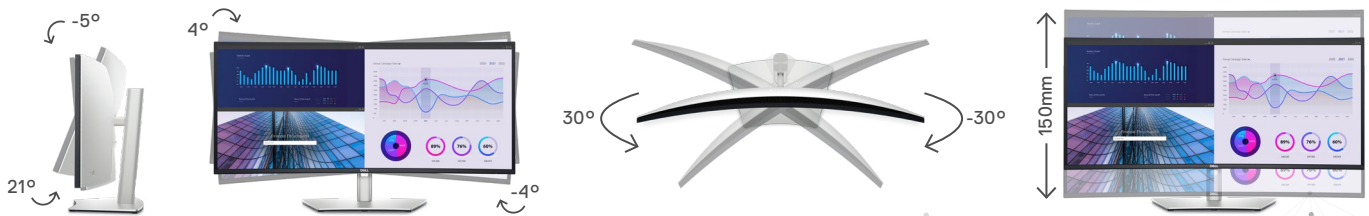

Adjust to your comfort

Experience made-for-you comfort by tilting, slanting, swiveling, and adjusting the height of your monitor (150mm max).