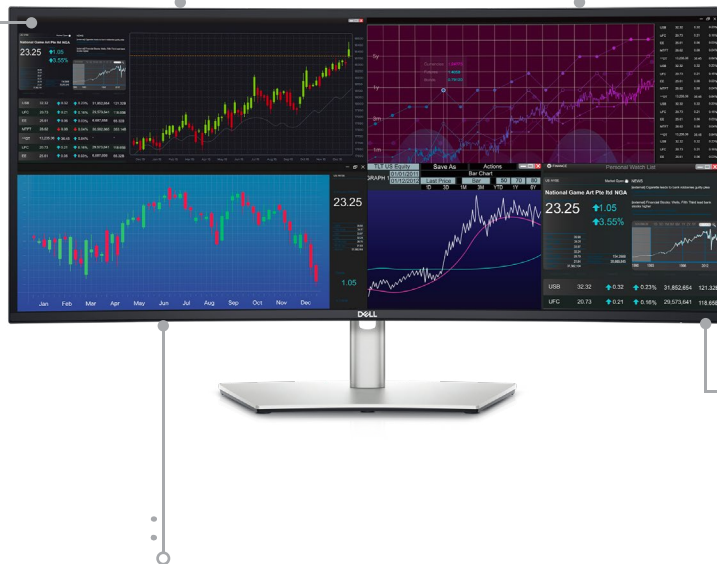

ULTRASHARP MONITOR

DELL ULTRASHARP 34 CURVED USB-C HUB MONITOR – U3423WE

Immerse in outstanding clarity

Improve field of view on an ultra wide 34" curved screen with WQHD (3440 x 1440) resolution.

True color

See 1.07 billion colors across a wide spectrum with 98% DCI-P3 and 100% sRGB color coverage.

Exceptional contrast

Get superior black and gray performance with a contrast ratio of 2,000:1 with IPS Black technology.

Jumpstart productivity

Power sync feature seamlessly starts your monitor and connected Dell PC¹ with a press of a button.

Productivity hub Monitor that comes with **USB-C** (up to 90W power delivery), **RJ45** (wired Ethernet) with RJ45 lock feature, super speed **USB 10Gbps**, and quick access front ports.

Premium design

3-sided narrow bezel with a platinum silver finish for a polished look that complements the home and office.

ENERGY STAR® TCO Certified Edge, EPEAT® Gold registered.

Connect 2 PC sources and multitask efficiently with **Picture-by-Picture/ Picture-in-Picture** and **KVM** (with **Auto KVM**).

Optimize eye comfort with built-in **ComfortView Plus²** that reduces harmful blue light emissions without sacrificing color performance.

Adjust to your comfort

Tilt, swivel and height adjustable (150mm max).

Easy-to-use joystick control

To navigate through the On-Screen Display (OSD) menu.

[Click here to explore the Dell UltraSharp 34 Curved USB-C Hub Monitor – U3423WE](#)

1 Compatible with select Dell PCs

2 TÜV Rheinland certified – Low Blue Light Hardware Solution and Flicker Free (ID 1111254236). For more details, visit www.tuv.com.